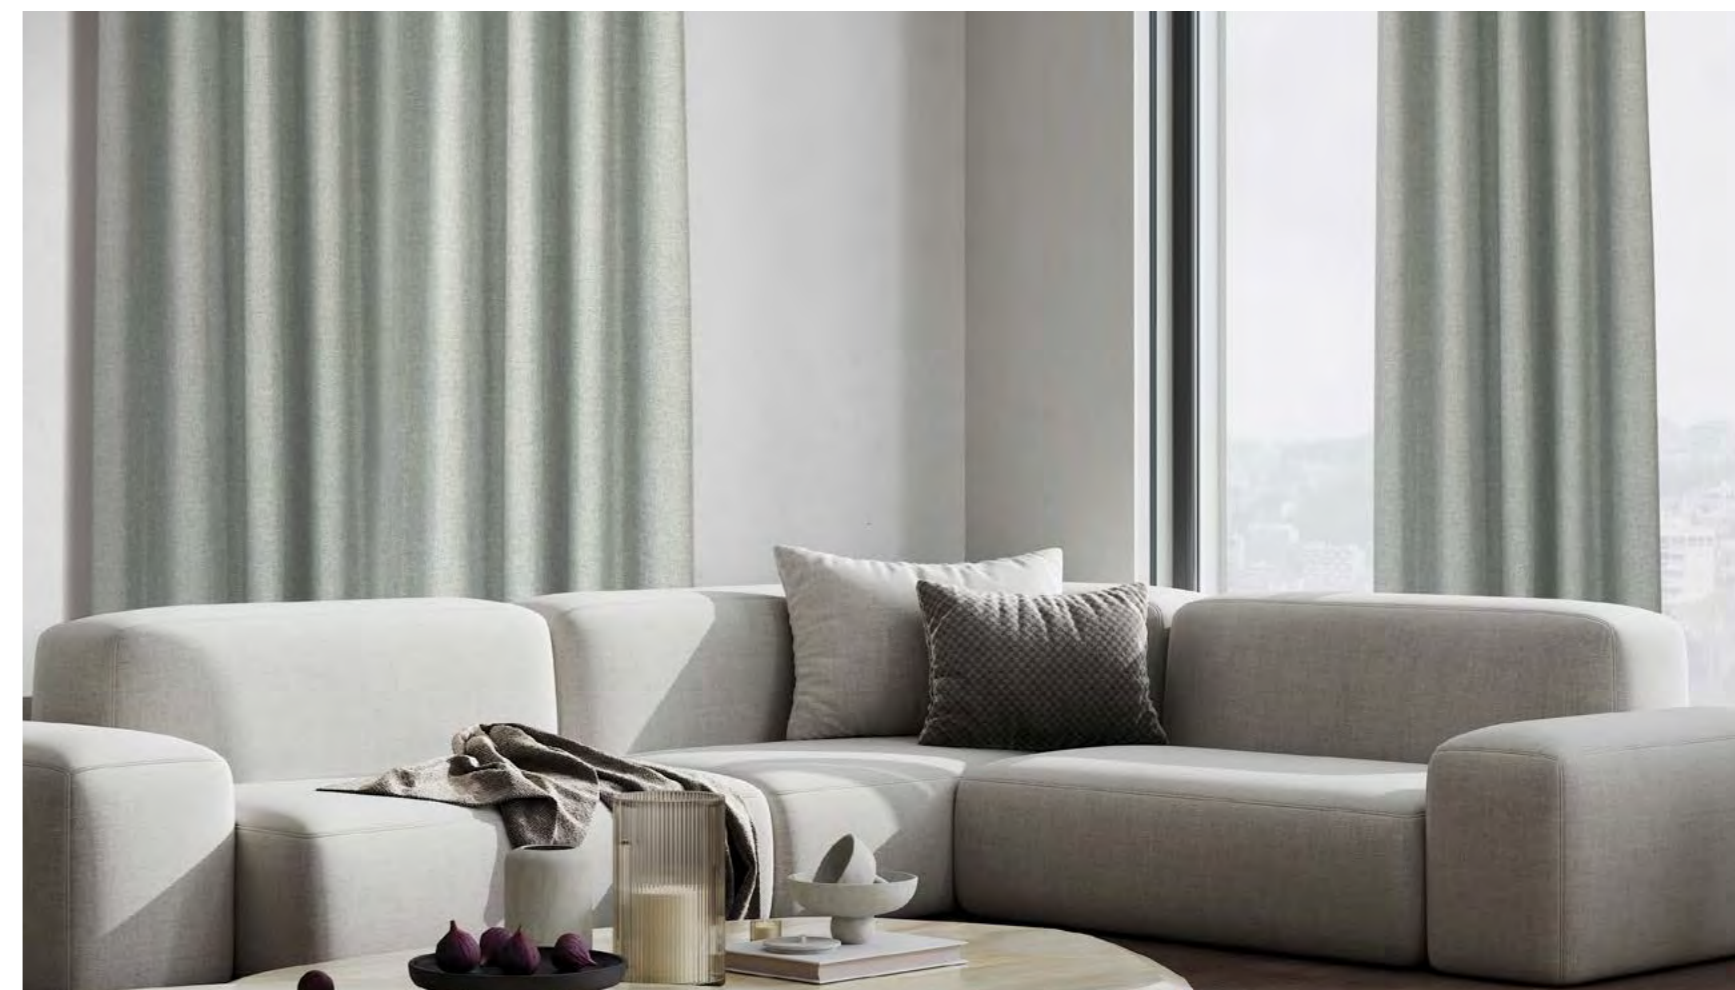

• SHD 152

SHADE ผ้าผ่านบล็อกแสง 100% หน้ากว้าง
เคลือบซิลิโคน 3 ชั้น

Width : 277 cm (109")
Weight : 360 g/m²
Composition : 100% Polyester with 3-pass
Silicon Back Coating

PRICE : 850 B./Y.

• SHD 153

SHADE ผ้าผ่านบล็อกแสง 100% หน้ากว้าง
เคลือบซิลิโคน 3 ชั้น

Width : 277 cm (109")
Weight : 370 g/m²
Composition : 100% Polyester with 3-pass
Acrylic Back Coating

PRICE : 850 B./Y.

SHD 154/01

• SHD 154

SHADE ผ้าผ่านบล็อกแสง 100% หน้ากว้าง
เคลือบซิลิโคน 3 ชั้น

Width : 277 cm (109")
Weight : 390 g/m²
Composition : 100% Polyester with 3-pass
Silicon Back Coating

PRICE : 850 B./Y.